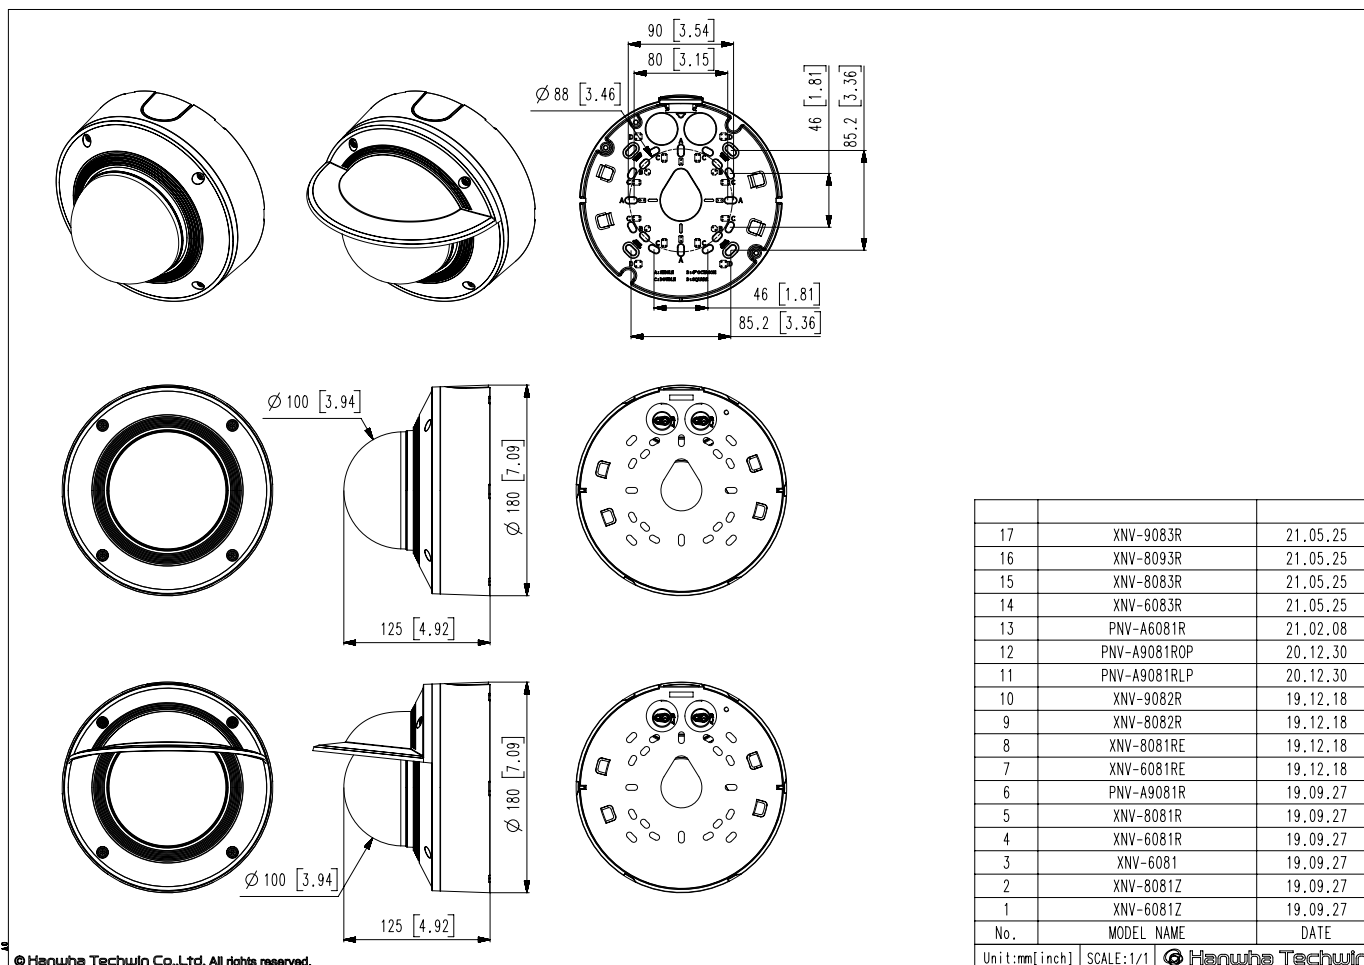

CAD

Unit: mm [inch]