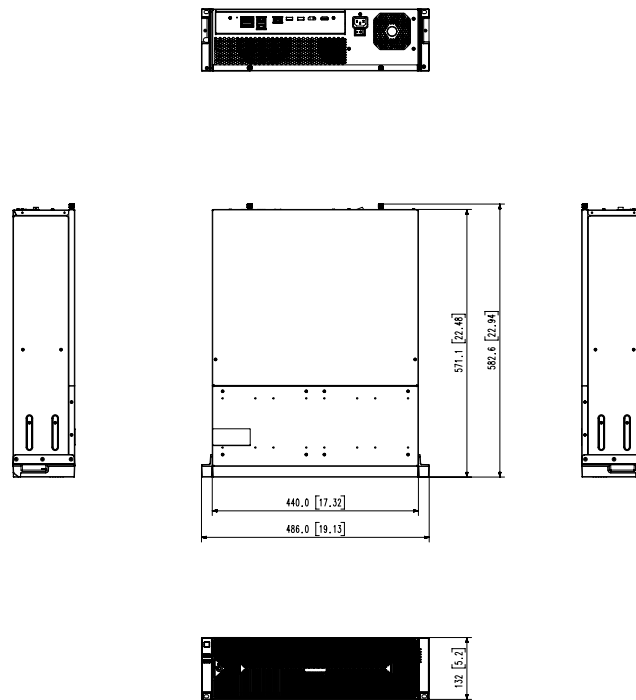

PRN-3200B4

32CH AI NVR

CAD

Unit: mm [inch]

Appearance Drawing
PRN-6410B4, PRN-3210B4, PRN-6400B4, PRN-3200B4
XRN-6410B4, XRN-3210B4
Unit : mm[inches]