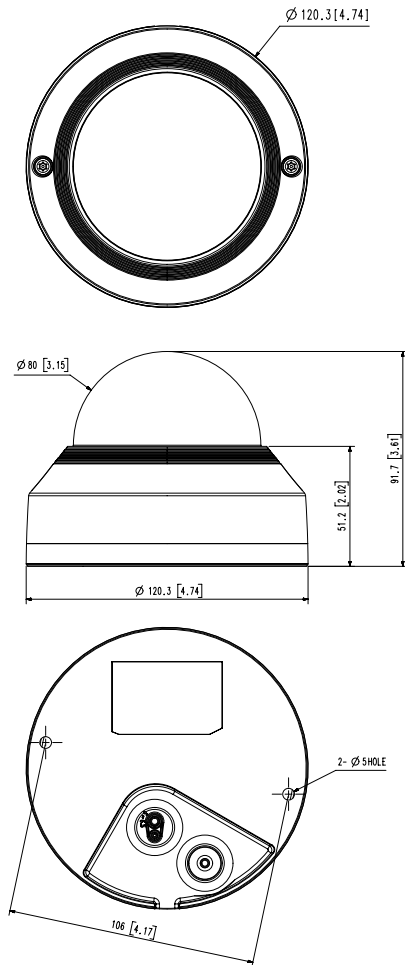

QNV-7012R

4MP IR Vandal Dome Camera

CAD

Unit: mm [inch]

QNV-6012R/6022R/6032R
QNV-8010R/8020R/8030R
UNIT : mm[inch]