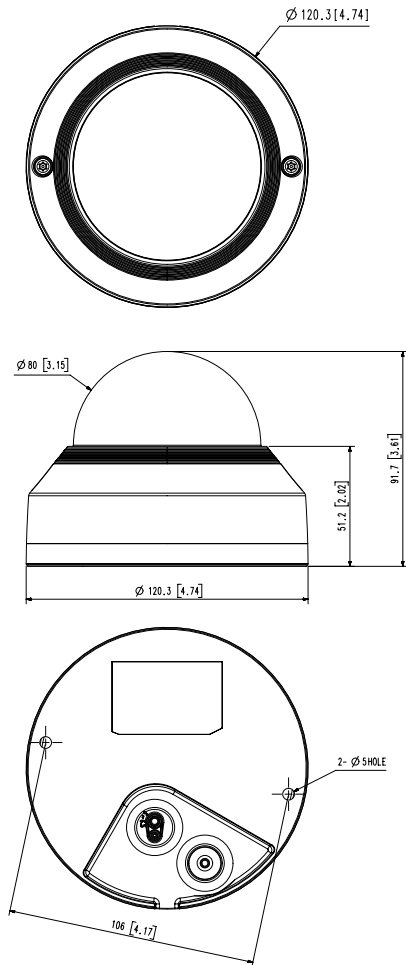

QNV-7022R

4MP IR Vandal Dome Camera

Specifications

Video

| | |
|-------------------|---|
| Imaging Device | 1/3" CMOS |
| Resolution | 2560 x 1440, 1920 x 1080, 1280 x 960, 1280 x 720, 800 x 600, 800 x 448, 720 x 576, 720 x 480, 640 x 480, 640 x 360, 320 x 240 |
| Max. Framerate | H.265/H.264 : Max. 30fps at 4M all resolutions, MJPEG : Max. 15fps |
| Min. Illumination | Color : 0.15Lux (F1.6, 1/30sec) B/W : 0Lux (IR LED On) |
| Video Out | CVBS : 1.0 Vpp/75Ω composite, 720x480(N), 720x576(P) for installation |

Mechanical

| | |
|--|--|
| Color / Material | White / Aluminum |
| RAL Code | RAL9003 |
| Product Dimensions / Weight | Ø120.3 x 91.7mm (Ø4.74 x 3.61"), 510g (1.124 lb) |
| Compatible Conduit hole / Gangbox | - SBD-120GP : Single, Double, 4"Octagon |

DORI (EN62676-4 standard)

| | |
|----------------------------------|-----------------|
| Detect (25PPM/ 8PPF) | 63.0m(206.70ft) |
| Observe (63PPM/ 19PPF) | 25.2m(82.68ft) |
| Recognize (125PPM/ 38PPF) | 12.6m(41.34ft) |
| Identify (250PPM/ 76PPF) | 6.3m(20.67ft) |

QNV-7022R

4MP IR Vandal Dome Camera

CAD

Unit: mm [inch]

QNV-6012R/6022R/6032R
QNV-8010R/8020R/8030R
UNIT : mm[inch]