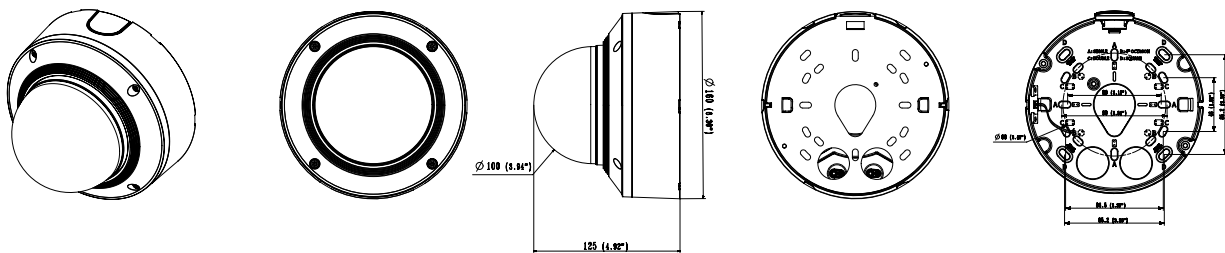

Mechanical

Color / Material	White / Aluminum
RAL Code	RAL9003
Product Dimensions / Weight	Ø160x125mm(6.30x4.92"), 1.45kg(3.20 lb)

XND-6081RV

2МП H.265 сетевая купольная камера с ИК-подсветкой

CAD

Unit: mm [inch]

APPERANCE-XND-6081VZ/8081VZ/6081V/6081RV/8081RV

Unit : mm (inch)
SCALE 1:1
ver.190603

X-PLUS INDOOR VANDAL

X-PLUS INDOOR VANDAL with SKIN-COVER