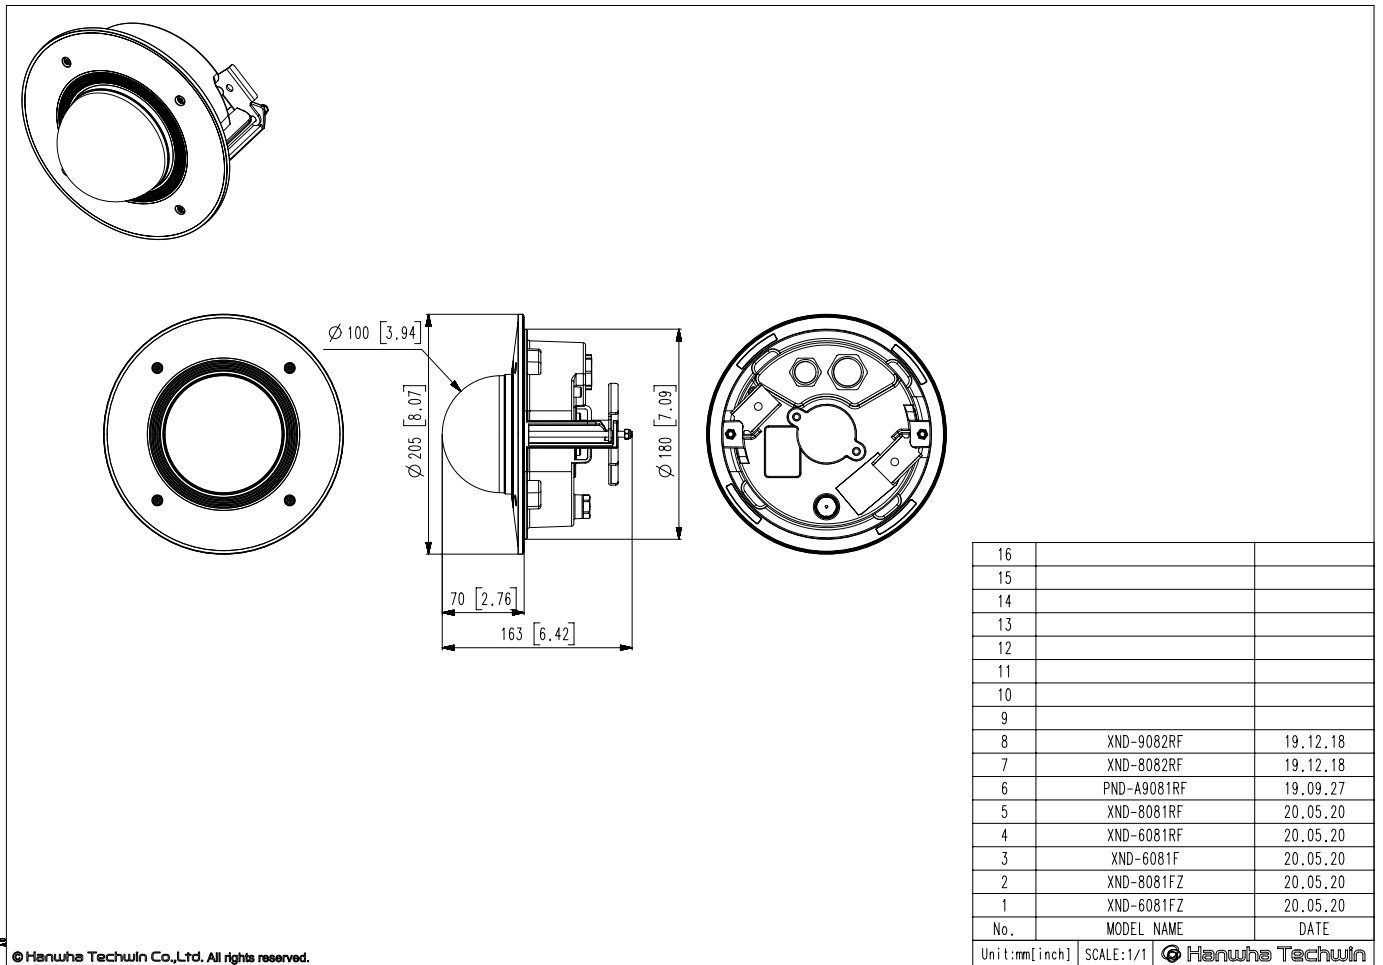

Mechanical

Color / Material	White / Aluminum, Hard-coated dome bubble
RAL Code	RAL9003
Product Dimensions / Weight	Ø205x163mm(8.07x6.42"), 1950g(4.29 lb)

DORI (EN62676-4 standard)

Detect (25PPM/ 8PPF)	Wide: 49.9m(163.71ft) / Tele: 209.9m(688.65ft)
Observe (63PPM/ 19PPF)	Wide: 19.9m(65.29ft) / Tele: 83.9m(275.26ft)

Recognize (125PPM/ 38PPF)	Wide: 10.0m(32.80ft) / Tele: 42.0m(137.80ft)
Identify (250PPM/ 76PPF)	Wide: 5.0m(16.40ft) / Tele: 21.0m(68.90ft)

XND-9082RF

4K сетевая купольная камера с ИК-подсветкой

CAD

Unit: mm [inch]