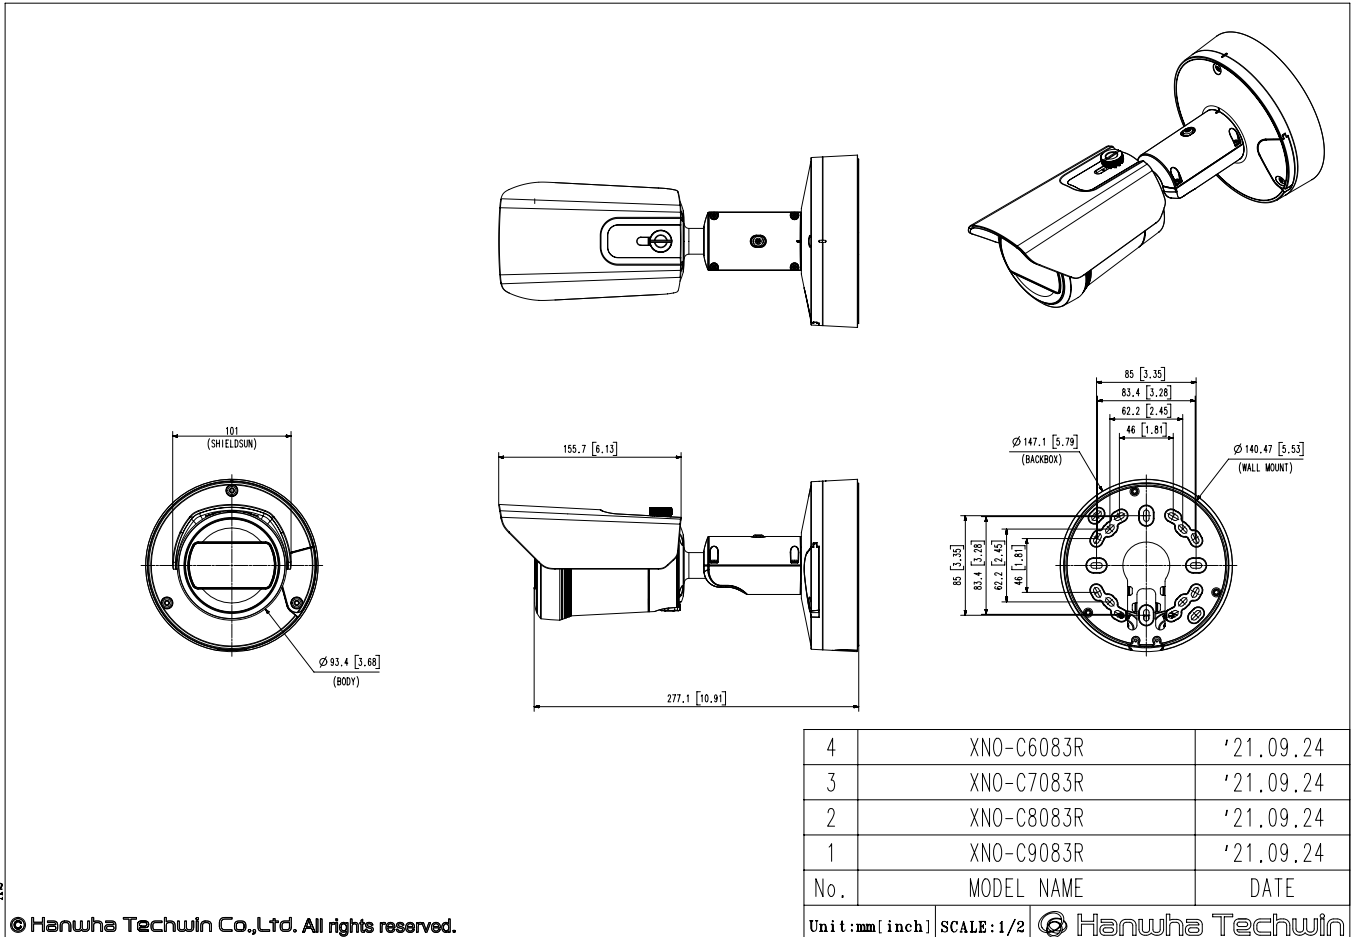

## Mechanical

<b>Color / Material</b>	White / Aluminum + PC Hard-coated window
<b>RAL Code</b>	RAL9003
<b>Product Dimensions / Weight</b>	Ø93.4x276.6mm(Ø3.68x10.89"), 1640g(3.62 lb)
<b>Compatible Conduit hole / Gangbox</b>	SBO-147BA(Sold seperately) single, double, 4" octagon, 4" square

---

**DORI (EN62676-4 standard)**

<b>Detect (25PPM/ 8PPF)</b>	Wide: 44.8m(147.02ft) / Tele: 151.3m(496.29ft)
<b>Observe (63PPM/ 19PPF)</b>	Wide: 17.9m(58.81ft) / Tele: 60.5m(198.52ft)
<b>Recognize (125PPM/ 38PPF)</b>	Wide: 9.0m(29.4ft) / Tele: 30.3m(99.26ft)
<b>Identify (250PPM/ 76PPF)</b>	Wide: 4.5m(14.7ft) / Tele: 15.1m(49.63ft)

---

**XNO-C8083R**  
6MP AI IR Bullet Camera

CAD

Unit: mm [inch]

A2

© Hanwha Techwin Co., Ltd. All rights reserved.

Unit: mm [inch] SCALE: 1/2 © Hanwha Techwin