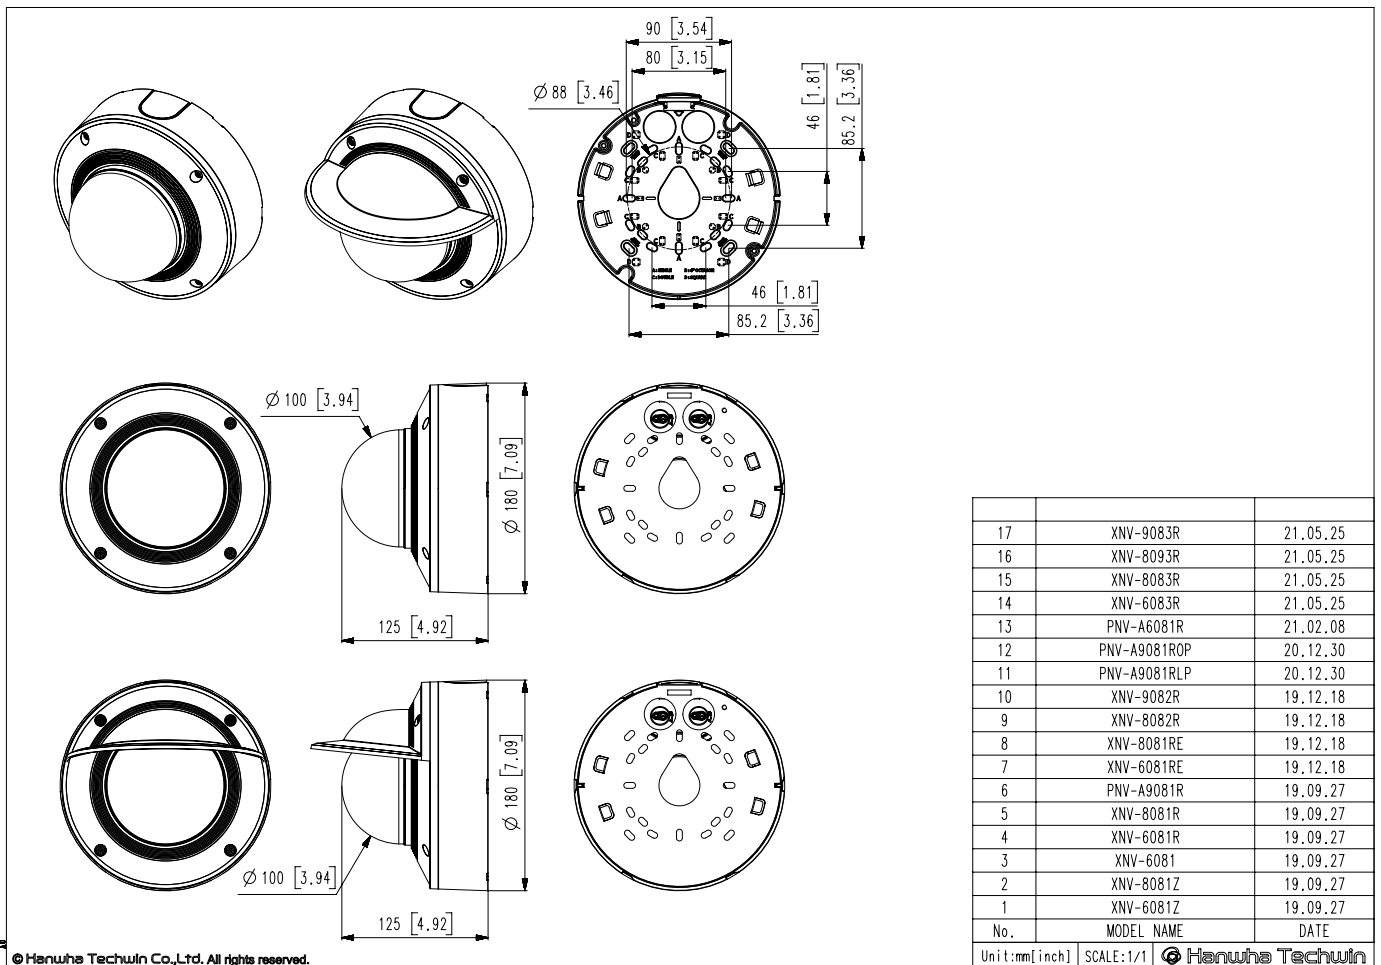

CAD

Unit: mm [inch]